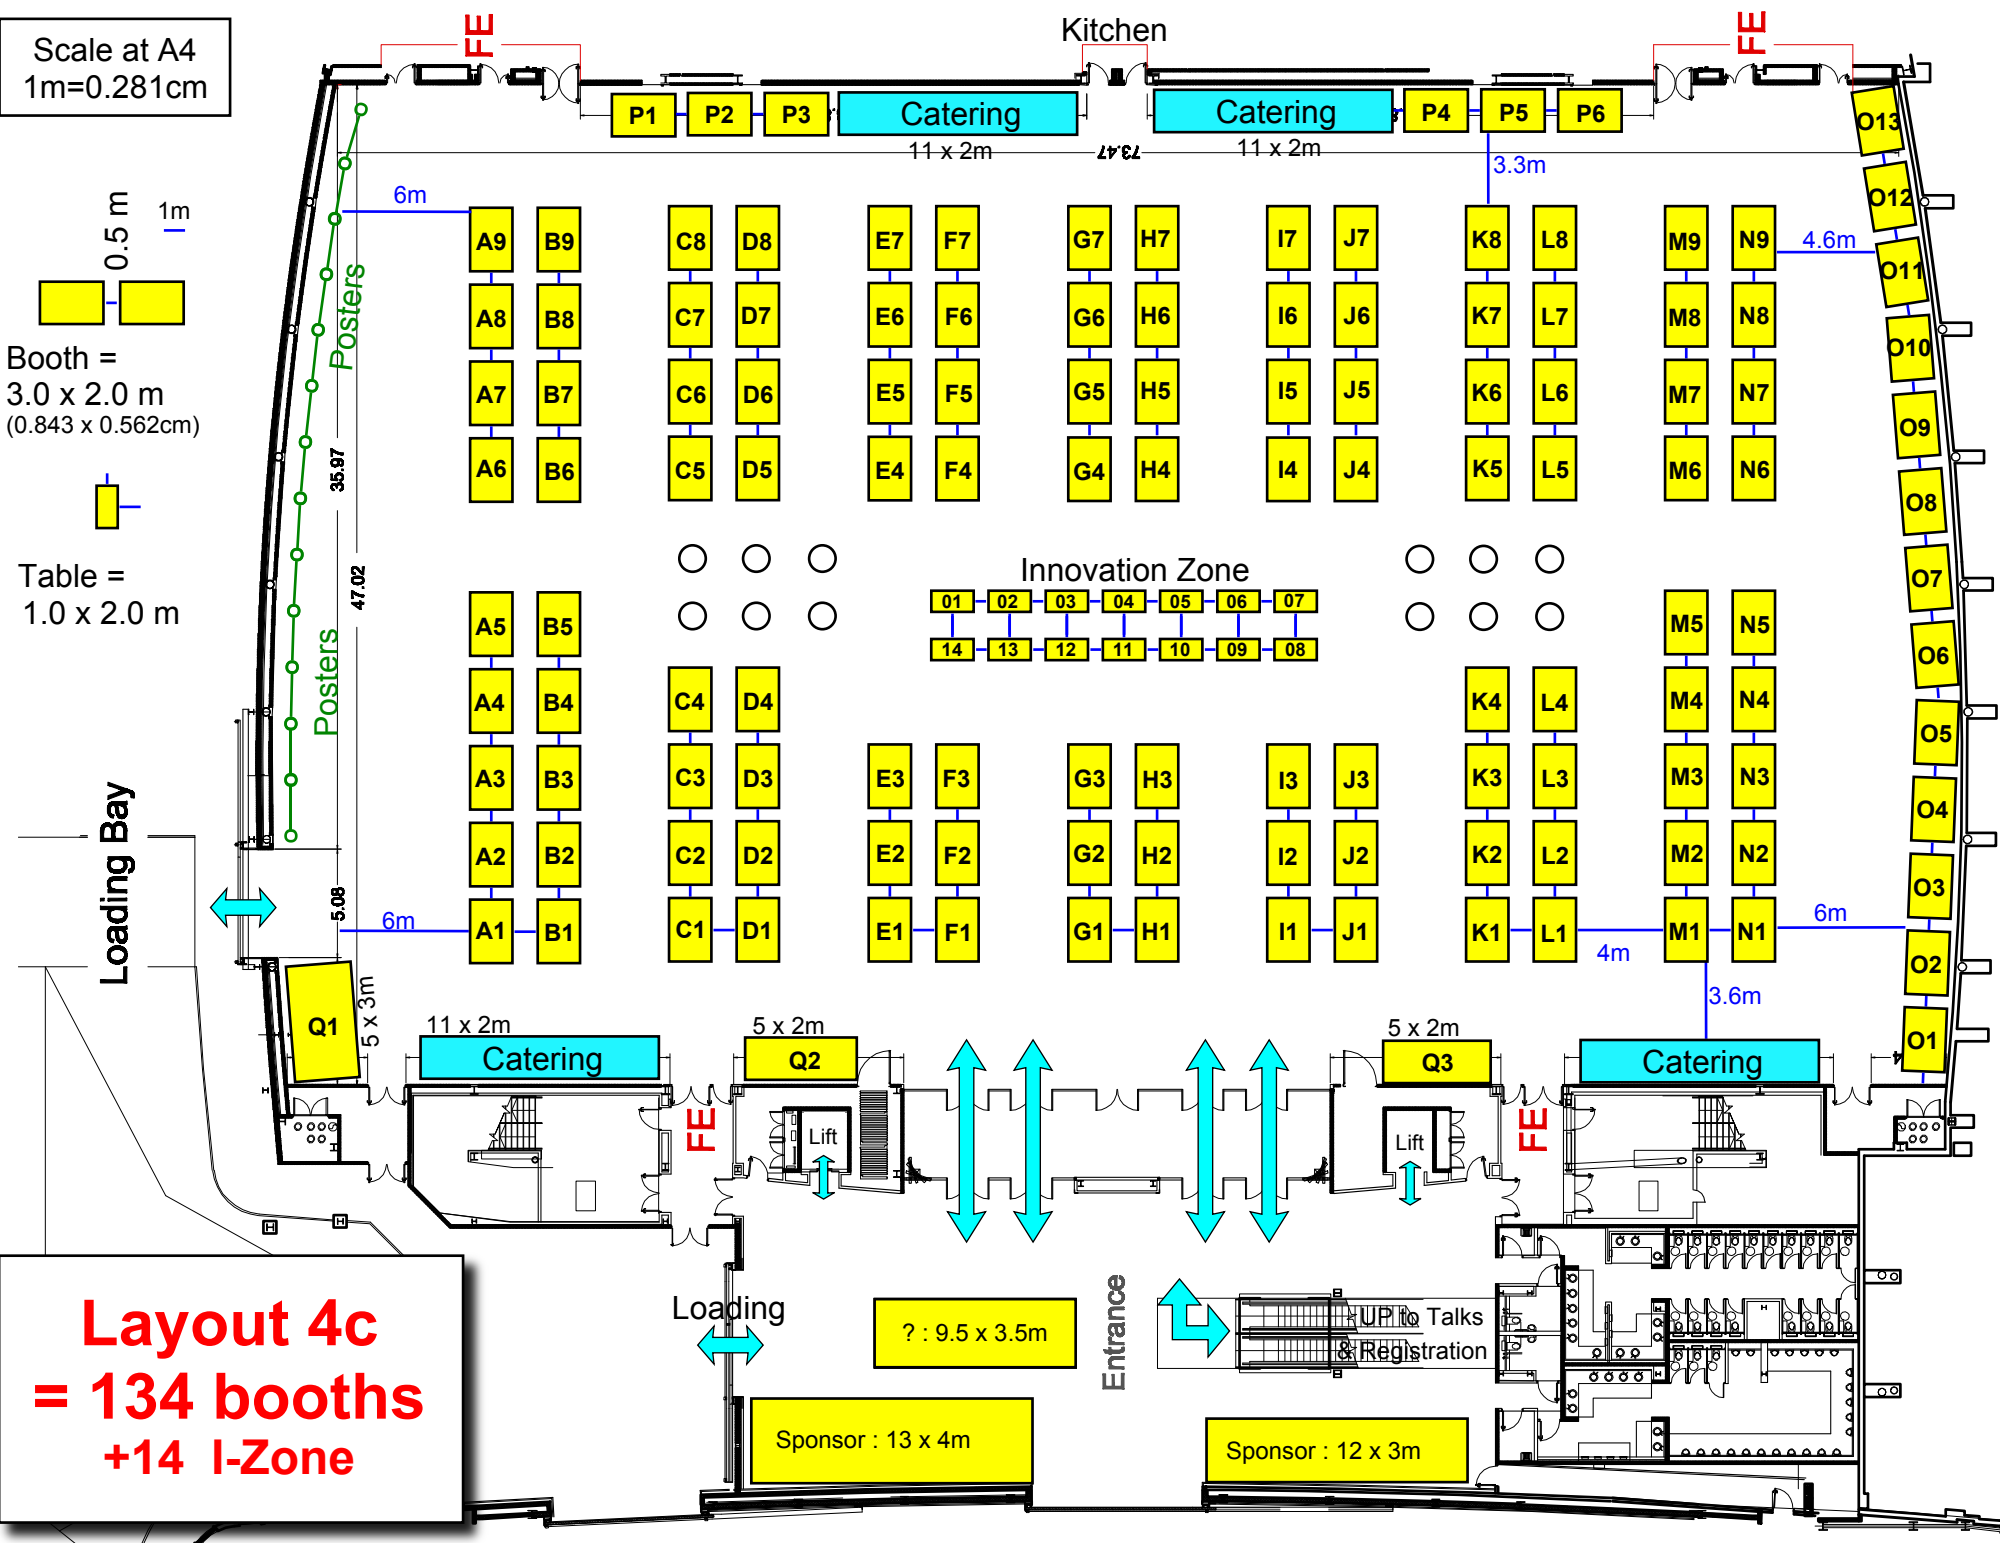

Scale at A4
1m=0.281cm

Booth =
3.0 x 2.0 m
(0.843 x 0.562cm)

Table =
1.0 x 2.0 m

DD'09 : Liverpool Convention Centre

Layout 4c
= 134 booths
+14 I-Zone

Loading

?

Sponsor : 13 x 4m

Sponsor : 12 x 3m

Entrance

UP to Talks & Registration

Posters

Innovation Zone

01 02 03 04 05 06 07
14 13 12 11 10 09 08

Catering

Catering