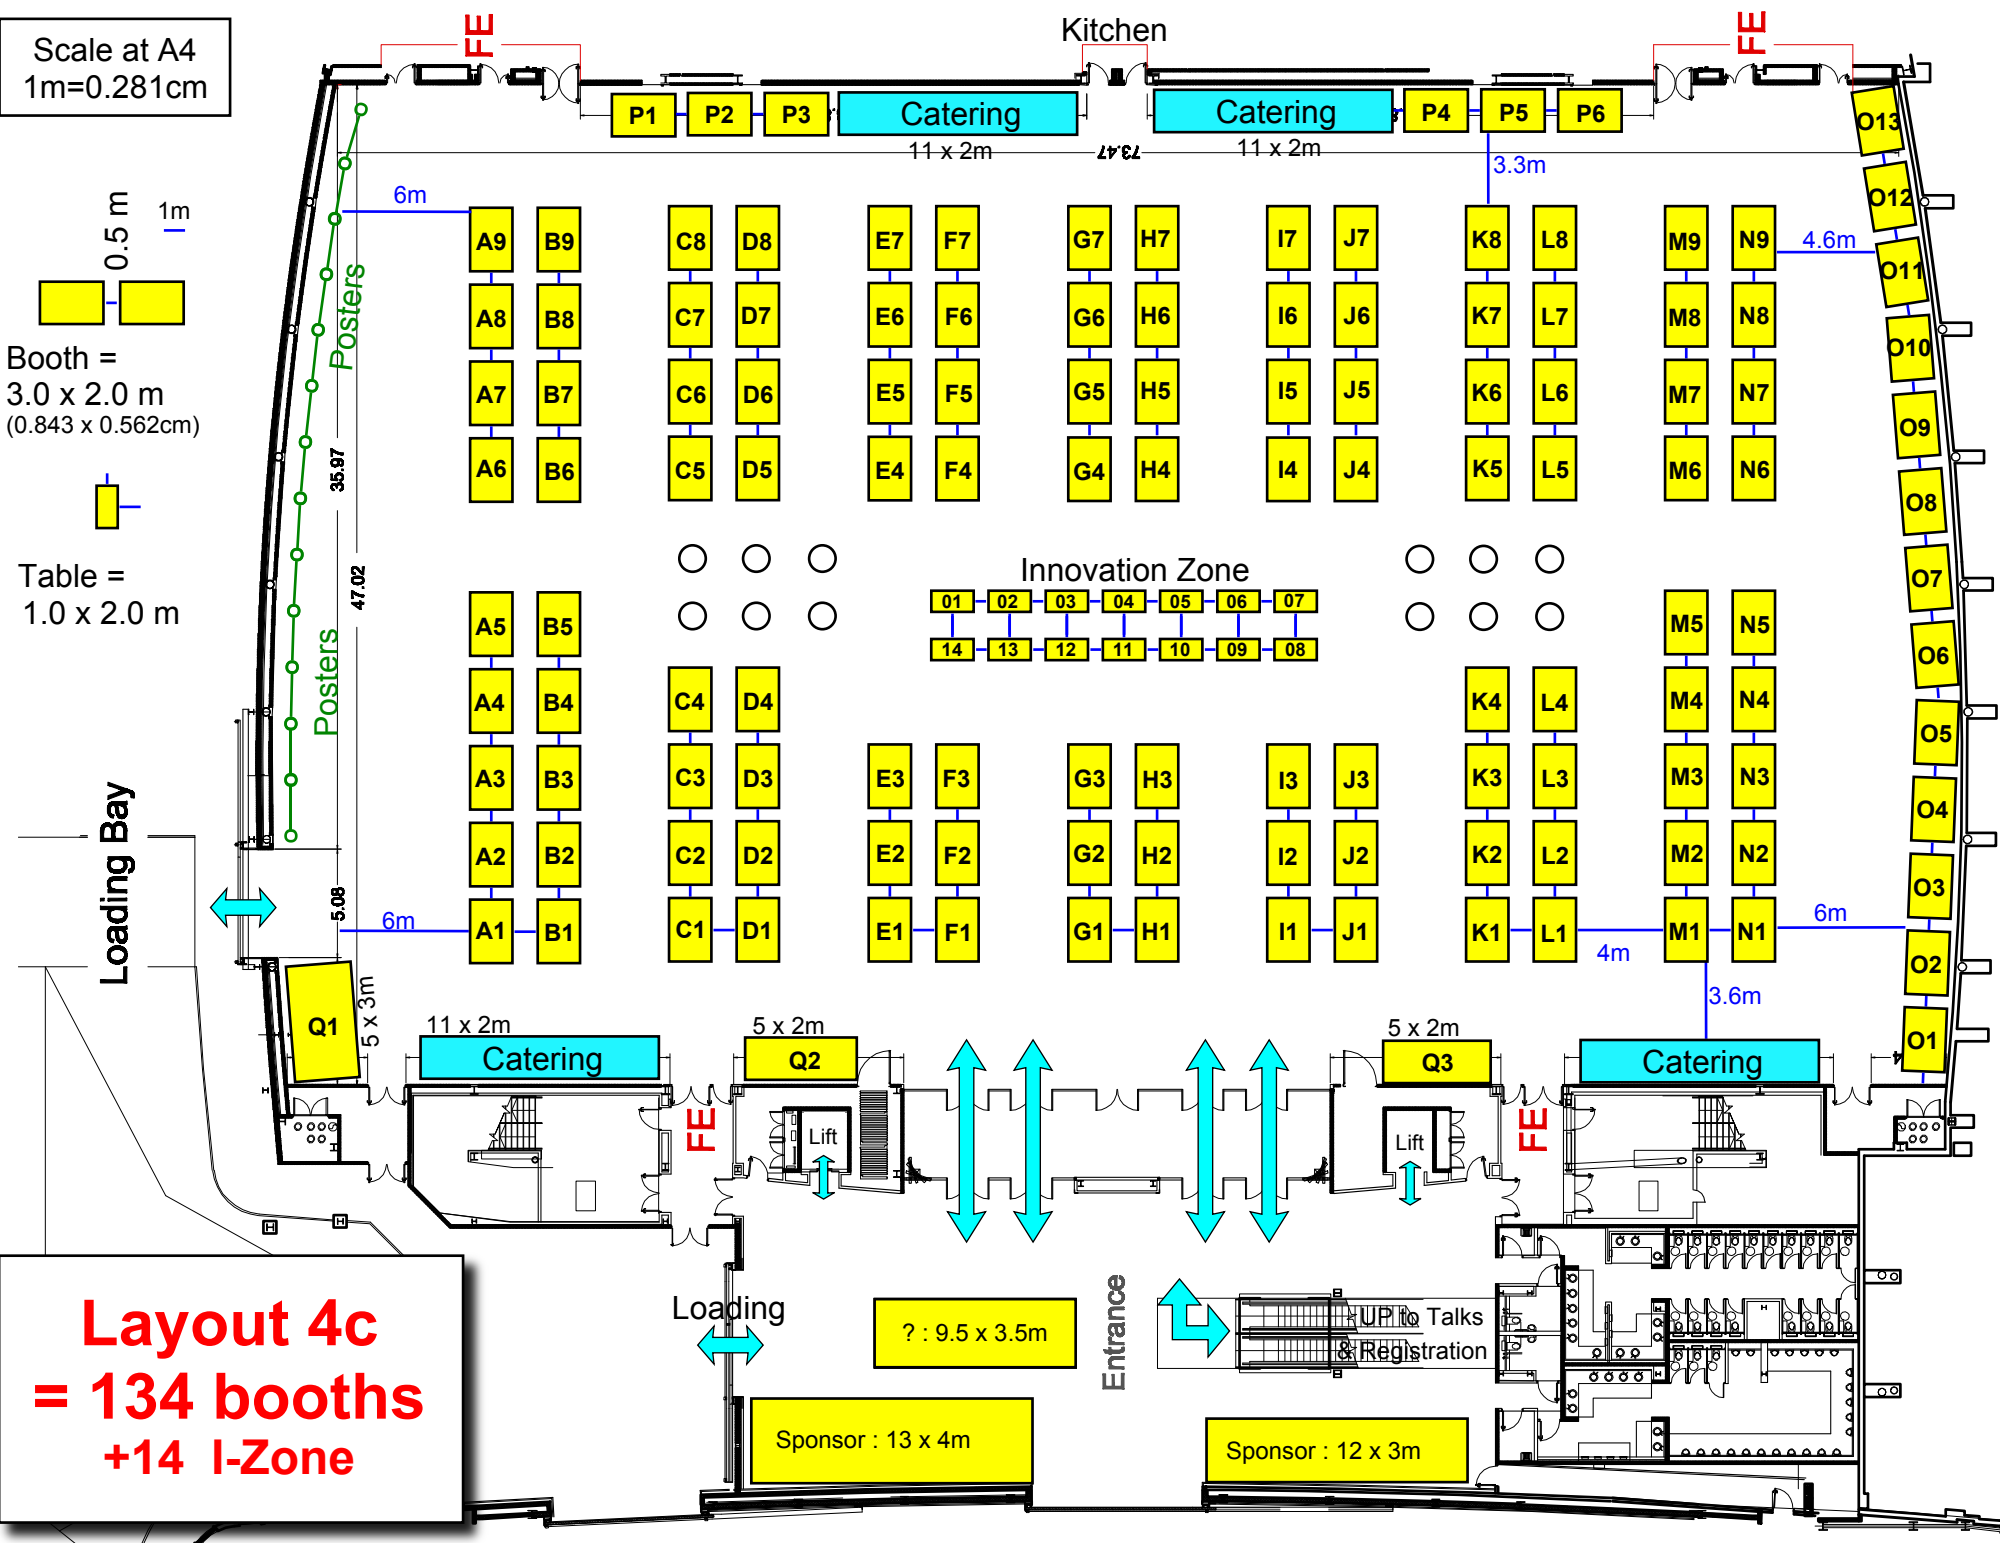

Scale at A4
1m=0.281cm

Booth =
3.0 x 2.0 m
(0.843 x 0.562cm)

Table =
1.0 x 2.0 m

DD'09 : Liverpool Convention Centre

Layout 4c
= 134 booths
+14 I-Zone